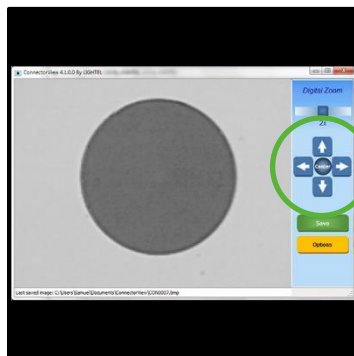

Video microscope for fiberoptic connector inspection

The ergonomically-designed DI-1000 connects directly to your PC through the computer's USB2.0 port. Powered by the USB connection, it features easy single finger focusing, a built-in image freeze/capture button, and detectable resolution to 0.5µm.

The DI-1000 includes our free ConnectorView (standard) software, providing image display, image capture, digital zoom, and basic analysis tools.

Pass/Fail analysis and reporting features can be added with our optional ConnectorView Plus software.

Features

- Convenient image capture button
- Connect to your smartphone with the optional DI-1000-WIFI adapter
- Digital zoom
- Inspect patchcord and adapter bulkhead connectors