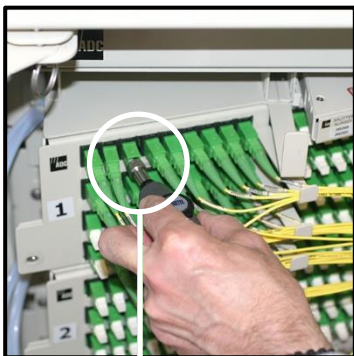

Video microscope for fiberoptic connector inspection

The ergonomically-designed DI-1000 connects directly to your PC through the computer's USB2.0 port. Powered by the USB connection, it features easy single finger focusing, a built-in image freeze/capture button, and detectable resolution to 0.5µm.

The DI-1000 includes our free ConnectorView (standard) software, providing image display, image capture, digital zoom, and basic analysis tools.

Pass/Fail analysis and reporting features can be added with our optional ConnectorView Plus software.

Features

- Convenient image capture button
- Connect to your smartphone with the optional DI-1000-WIFI adapter
- Digital zoom
- Inspect patchcord and adapter bulkhead connectors

Add Pass/Fail analysis and reporting with our optional ConnectorView Plus software.

➔ Specifications

Field of View	~425µm x 320µm
Resolution	0.5µm detectable
Operating Temperature	0°C to 50°C
Storage Temperature	-20°C to 70°C
Focus	Manual adjustment, 2mm max travel
Dimensions	35mm diameter x 175mm length (without tip)
Light Source	Blue LED
Power Supply	USB port of PC